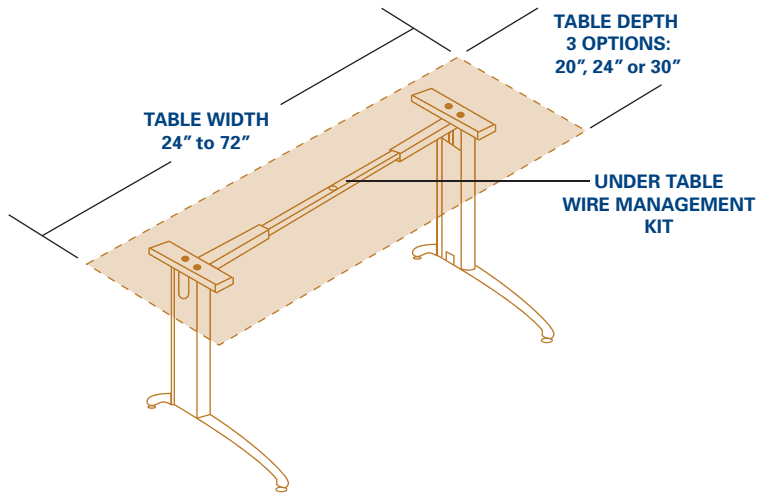

LEG DESIGN – FIXED

Attractive Foundation

Infiti legs offer a striking profile and functionality that lasts.

POWER & DATA:

Easy Connections

Power and data management can be easily routed and securely hidden inside the leg of each Infiti table. Unencumbered movement, easy access and student safety shape the Infiti design.

LEG DESIGN – ADJUSTABLE

Flexible Table Height

Gain the flexibility to adjust table heights.

WORK SPACES:

Custom Sizes

Infiniti workstation tables give you the portability and flexibility that any learning environment requires. Clarin can customize tables to maximize space utilization and match your interior designs.

POWER & DATA SUPPLY

MODESTY PANELS:

Vertical Dimension

Optional modesty panels are available in laminate, veneer and steel. Clarin can craft custom drop dimensions and add an array of edge color and patterns.