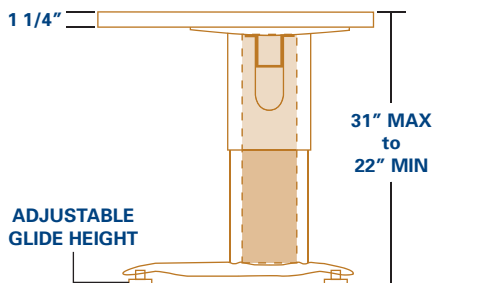

LEG DESIGN – ADJUSTABLE

Flexible Table Height

Gain the flexibility to adjust table heights.