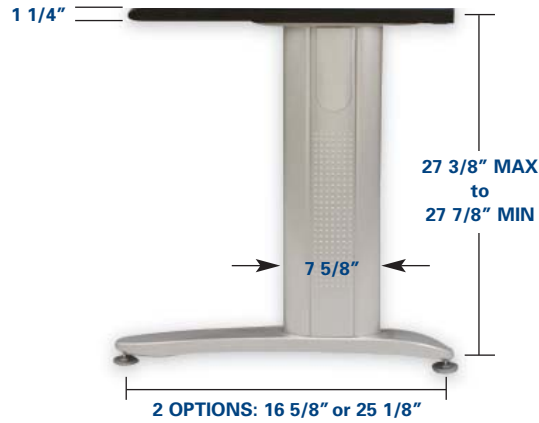

LEG DESIGN – FIXED

Attractive Foundation

Infiti legs offer a striking profile and functionality that lasts.

POWER & DATA:

Easy Connections

Power and data management can be easily routed and securely hidden inside the leg of each Infiti table. Unencumbered movement, easy access and student safety shape the Infiti design.

LEG DESIGN – ADJUSTABLE

Flexible Table Height

Gain the flexibility to adjust table heights.

WORK SPACES:

Custom Sizes

Infiniti workstation tables give you the portability and flexibility that any learning environment requires. Clarin can customize tables to maximize space utilization and match your interior designs.

POWER & DATA SUPPLY

MODESTY PANELS:

Vertical Dimension

Optional modesty panels are available in laminate, veneer and steel. Clarin can craft custom drop dimensions and add an array of edge color and patterns.