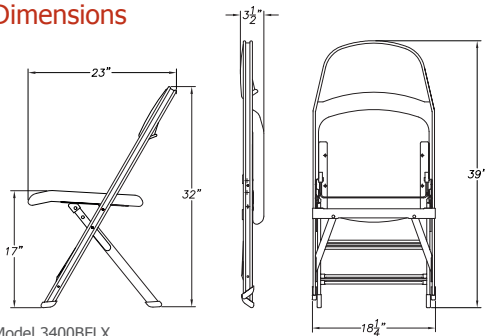

* model 4400 only

Options

- **"A" or "B" Back** design
- **Standard or Erect Pitch:** erect pitch reduces front-to-back spacing for increased floor capacity
- **Interbracket Ganging Devices:** allow for quick and secure interlocking of chairs - **radius ganging also available**
- **Arm:** Integral arms that fold with chairs or removable interbracket arms/cup holder available
- **Vinyl or Fabric upholstery** (visit www.clarinseating.com to view swatches)
- **Screen printed or embroidered logos** on seat and backrest
- **Magnetic seat and row identification**

Storage

- **HT 301** holds **60** Model 3400 Flex Chairs
- **HT 303** holds **96** Model 3400 Flex Chair
- **HT 302** holds **48** Model 4400 Flex Chair
- **HT 304** holds **84** Model 4400 Flex Chair
- **CPT 360** holds **104** Model 3400 Flex Chairs
- **CPT 360** holds **76** Model 4400 Flex Chairs

HT 301

CPT 360

Dimensions

Model 3400BFLX

Model 4400BFLX

Made in USA

800.323.9062
sales@clarinseating.com
www.clarinseating.com

clarin
Now That's Smart