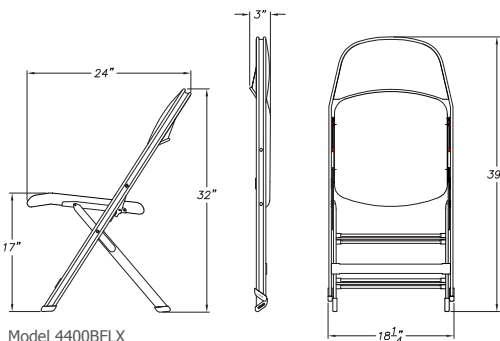

* model 4400 only

Options

- **"A" or "B" Back** design
- **Standard or Erect Pitch:** erect pitch reduces front-to-back spacing for increased floor capacity
- **Interbracket Ganging Devices:** allow for quick and secure interlocking of chairs - **radius ganging also available**
- **Arm:** Integral arms that fold with chairs or removable interbracket arms/cup holder available
- **Vinyl or Fabric upholstery** (visit www.clarinseating.com to view swatches)
- **Screen printed or embroidered logos** on seat and backrest
- **Magnetic seat and row identification**

Storage

- **HT 301** holds **60** Model 3400 Flex Chairs
- **HT 303** holds **96** Model 3400 Flex Chair
- **HT 302** holds **48** Model 4400 Flex Chair
- **HT 304** holds **84** Model 4400 Flex Chair
- **CPT 360** holds **104** Model 3400 Flex Chairs
- **CPT 360** holds **76** Model 4400 Flex Chairs

HT 301

CPT 360

Dimensions

Model 3400BFLX

Model 4400BFLX

Made in USA

800.323.9062
sales@clarinseating.com
www.clarinseating.com

clarin
Now That's Smart